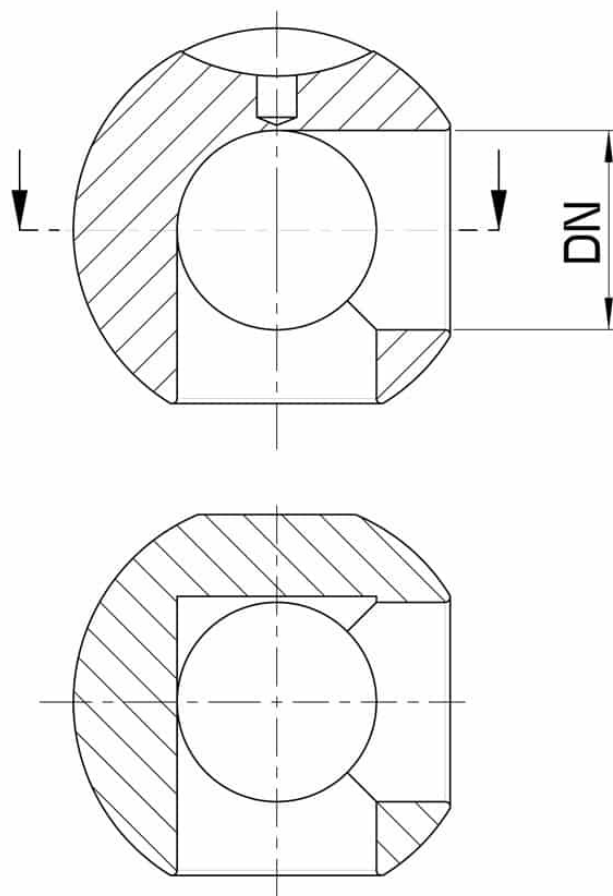

9203405 SPARE BALLS FOR 3 “L” WAY VERTICAL DIVERTING BALL VALVE

Spare balls for 3 Way ball valve “L” VERTICAL

Fitting the following articles:

Art. 34

DN	Size	Kg.	CODE AISI 316L
10	1/4" - 3/8"	-	9203405 6080
15	1/2"	-	9203405 6140
20	3/4"	-	9203405 6200
25	1"	-	9203405 6260
32	1" 1/4	-	9203405 6300
40	1" 1/2	-	9203405 6340
50	2"	-	9203405 6380