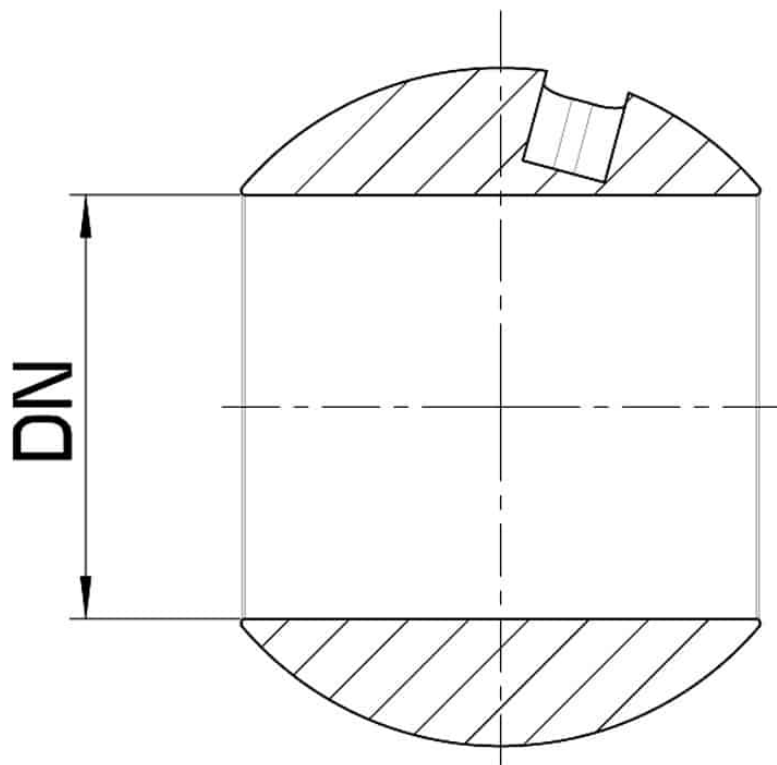

9201500 SPARE BALLS FOR 2 WAY STEM BENT BOTTOM BALL VALVE

Spare balls for 2 Way Stem bent Bottom ball valve

Fitting the following articles:

Art. 15 - 16

Size	CODE
DN 40	9201500 6340
DN 50	9201500 6380
DN 65	9201500 6440
DN 80	9201500 6480
DN 100	9201500 6540
DN 125	9201500 6580