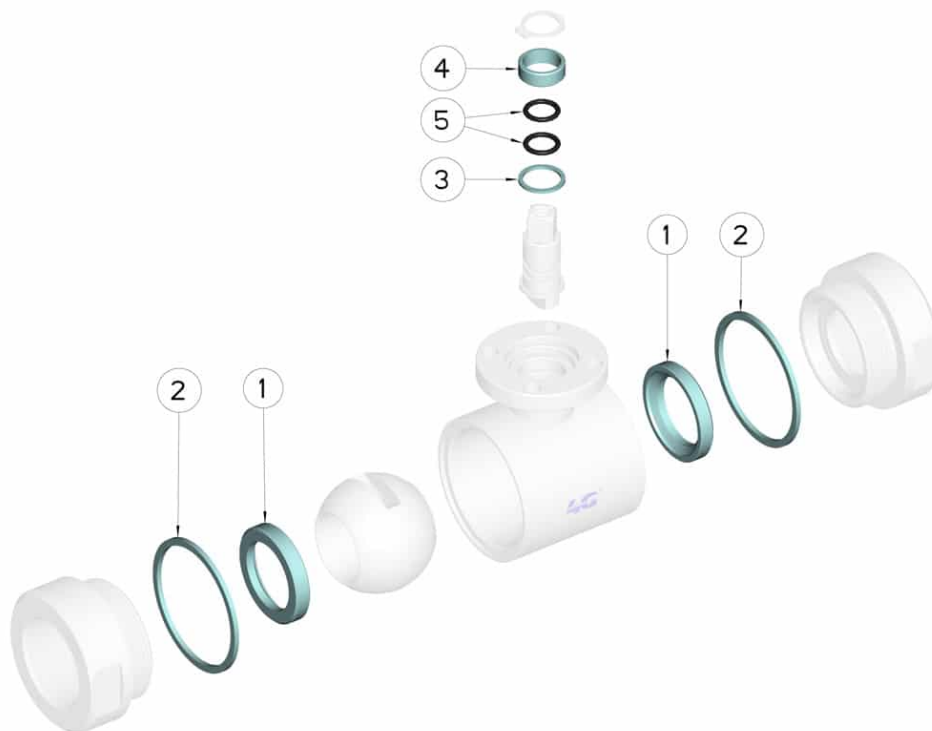

808025 SPARE SEALS KIT FOR BALL VALVE - STANDARD SEALS

Spare seals kit for ball valve

Fitting the following articles:
Art. 25

DN	CODICE PTFE
15	808025 01410
20	808025 02010
25	808025 02610
32	808025 03010
40	808025 03410
50	808025 03810

POS.	Denomination	PCS	MAT.
1	Ball Seals	2	PTFE
2	Sleeve Seal	2	PTFE
3	Inferior stem Seal	1	PTFE
4	Upper stem Seal	1	PTFE
5	Stem or-Seal	2	FKM