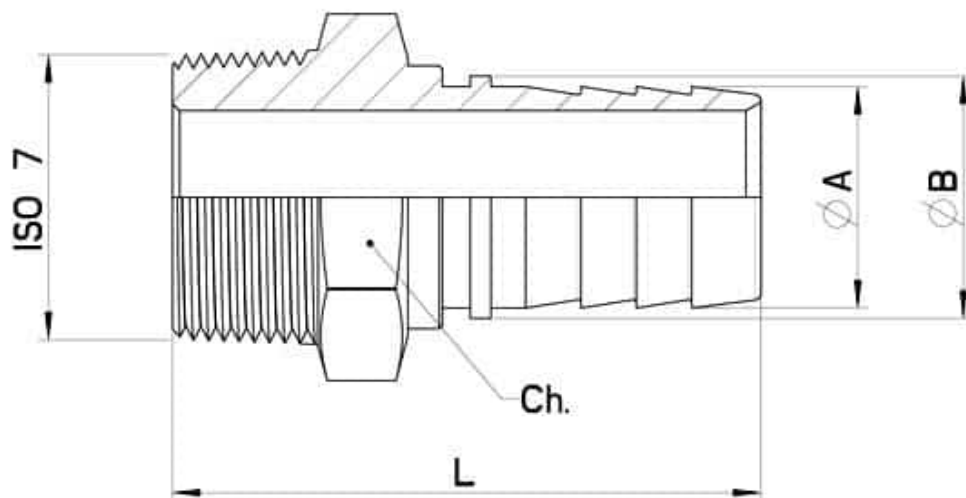

763048 ISO 7 MALE THREADED PLANE SURFACE HOSE CONNECTOR FOR PTFE HOSE

ISO 7 Male threaded PLANE SURFACE Hose Connector for PTFE hose
Material: AISI 304L (1.4307)

On request:
M.O.C.A. CE 1935/2004

ISO 7	Ø A	Ø B	L	Ch	Kg	CODE AISI 304L
1"1/4	32	35	85	46	0,412	763048 43700
1"1/2	40	44	93	50	0,533	763048 44800
1"1/2	50	55	102	55	0,5	763048 45500
2"	40	44	98	62	0,794	763048 46200
2"	50	55	106	62	0,863	763048 46800