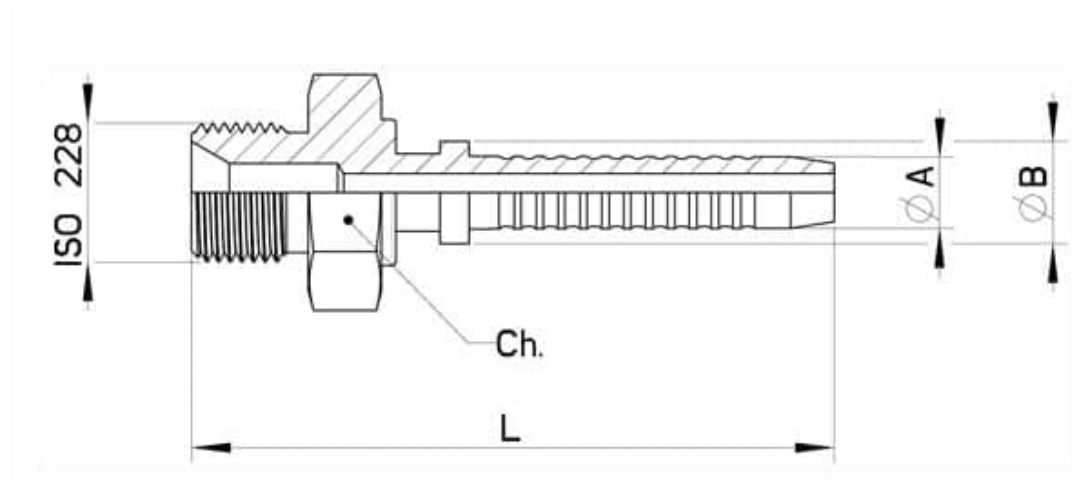

763030 ISO 228 MALE THREADED HOSE CONNECTOR FOR PTFE HOSE

ISO 228 Male threaded Hose Connector for PTFE hose

Material: AISI 316L (1.4404)

On request:

M.O.C.A. CE 1935/2004

| ISO 228 | Ø A | Ø B | L | Ch | Kg | CODE AISI 316L |
|---------|-----|-----|----|----|------|----------------|
| 1/8" | 5 | 7 | 44 | 14 | 0,01 | 763030 60200 |