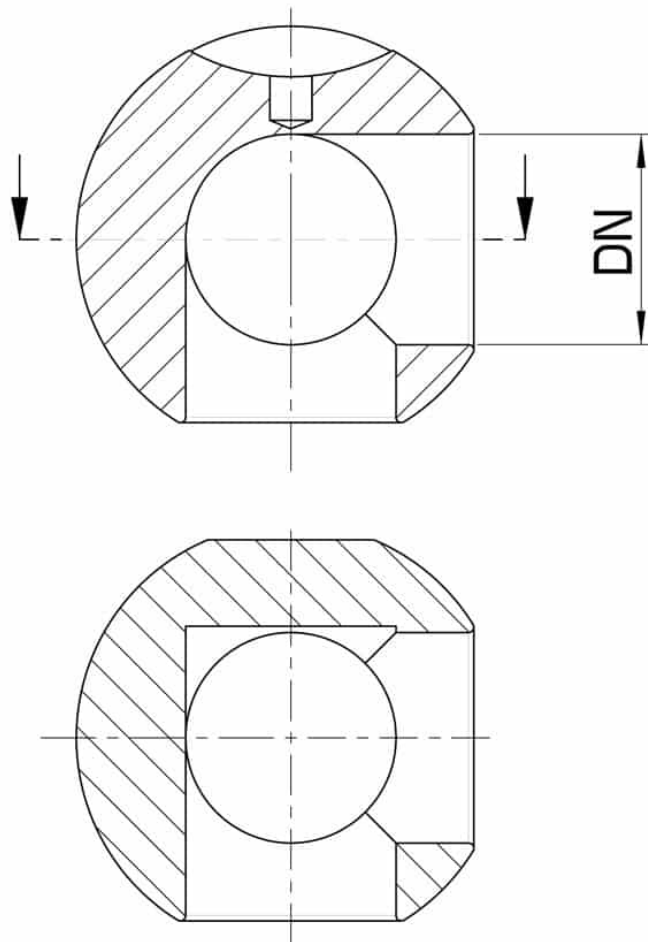

9203405 SPARE BALLS FOR 3 "L" WAY VERTICAL DIVERTING DALL VALVE

Spare balls for 3 Way ball valve "L" VERTICAL

Fitting the following articles:
Art. 34

DN	Size	Kg.	CODE AISI 316L
10	1/4" - 3/8"	-	9203405 6080
15	1/2"	-	9203405 6140
20	3/4"	-	9203405 6200
25	1"	-	9203405 6260
32	1" 1/4	-	9203405 6300
40	1" 1/2	-	9203405 6340
50	2"	-	9203405 6380