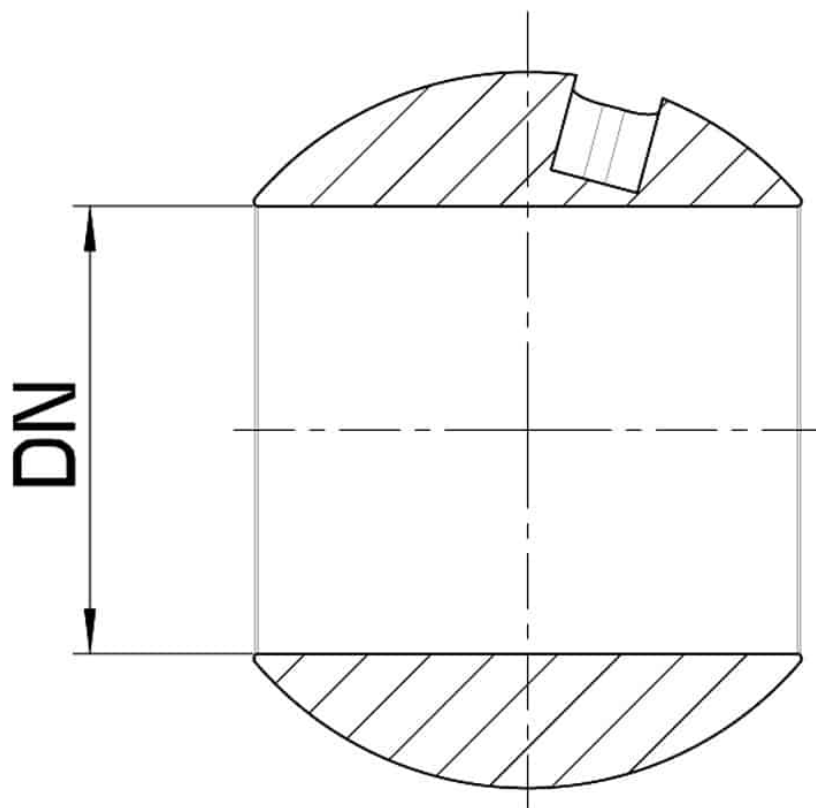

9201500 SPARE BALLS FOR 2 WAY STEM BENT BOTTOM BALL VALVE

Spare balls for 2 Way Stem bent Bottom ball valve

Fitting the following articles:
Art. 15 - 16

Size	CODE
DN 40	9201500 6340
DN 50	9201500 6380
DN 65	9201500 6440
DN 80	9201500 6480
DN 100	9201500 6540
DN 125	9201500 6580