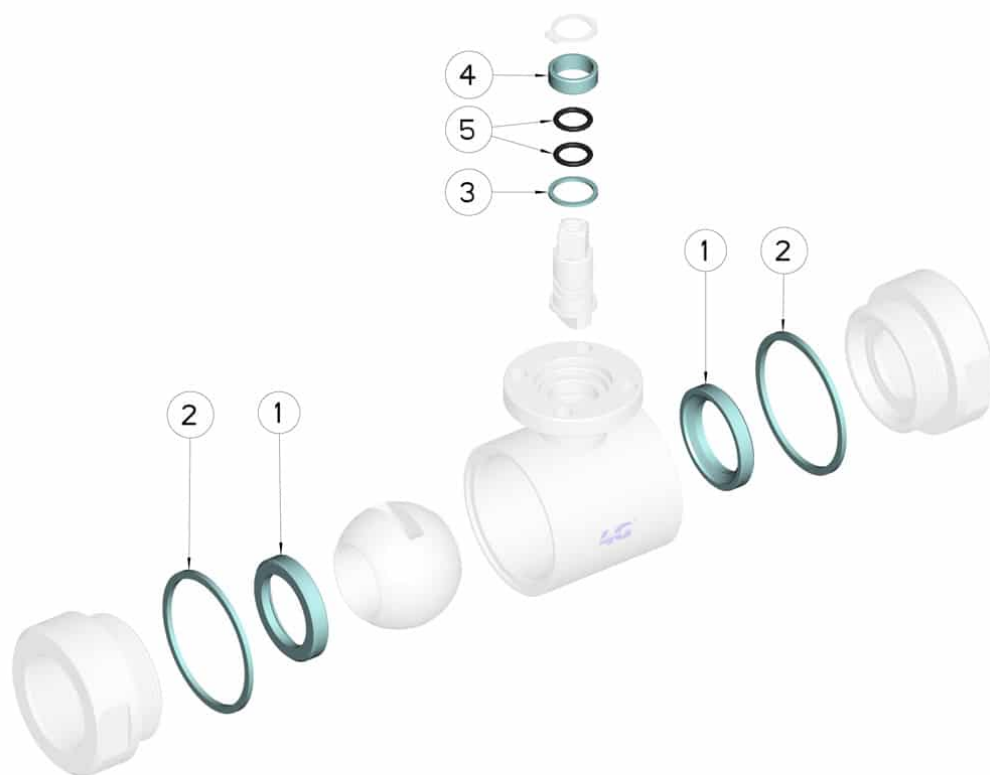

808025 SPARE SEALS KIT FOR BALL VALVE - STANDARD SEALS

Spare seals kit for ball valve

Fitting the following articles:
Art. 25

DN	CODICE PTFE
15	808025 01410
20	808025 02010
25	808025 02610
32	808025 03010
40	808025 03410
50	808025 03810

POS.	DENOMINATION	PCS	MAT.
1	Ball Seals	2	PTFE
2	Sleeve Seal	2	PTFE
3	Inferior stem Seal	1	PTFE
4	Upper stem Seal	1	PTFE
5	Stem or-Seal	2	FKM