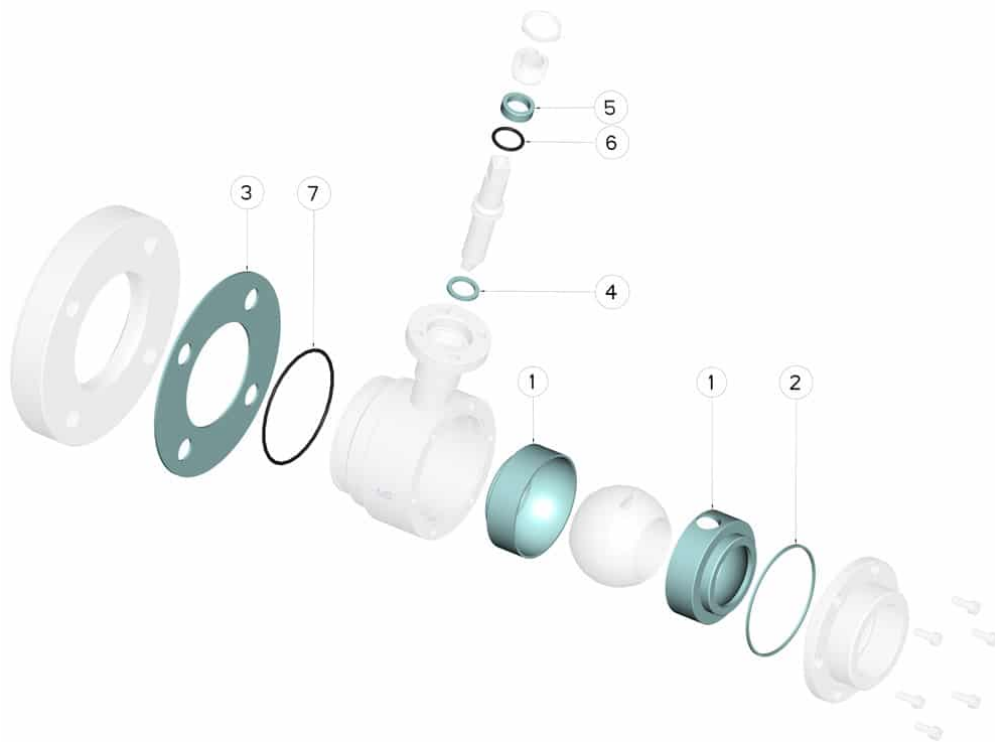

## 808016C SPARE SEALS KIT FOR BALL VALVE WITH HEATING JACKET - INTEGRAL SEAL

Spare seals kit for ball valve

Fitting the following articles:  
Art. 16 with jacket

| DN  | CODICE PTFE  |
|-----|--------------|
| 40  | 808016C03410 |
| 50  | 808016C03810 |
| 65  | 808016C04410 |
| 80  | 808016C04810 |
| 100 | 808016C05410 |
| 125 | 808016C05810 |

| POS. | DENOMINATION         | PCS | MAT. |
|------|----------------------|-----|------|
| 1    | Ball Seals           | 2   | PTFE |
| 2    | Sleeve Seal          | 1   | PTFE |
| 3    | Flanges Seal         | 1   | PTFE |
| 4    | Inferior stem Seal   | 1   | PTFE |
| 5    | Upper stem Seal      | 1   | PTFE |
| 6    | Stem or-Seal         | 1   | FKM  |
| 7    | OR di tenuta flangia | 1   | EPDM |